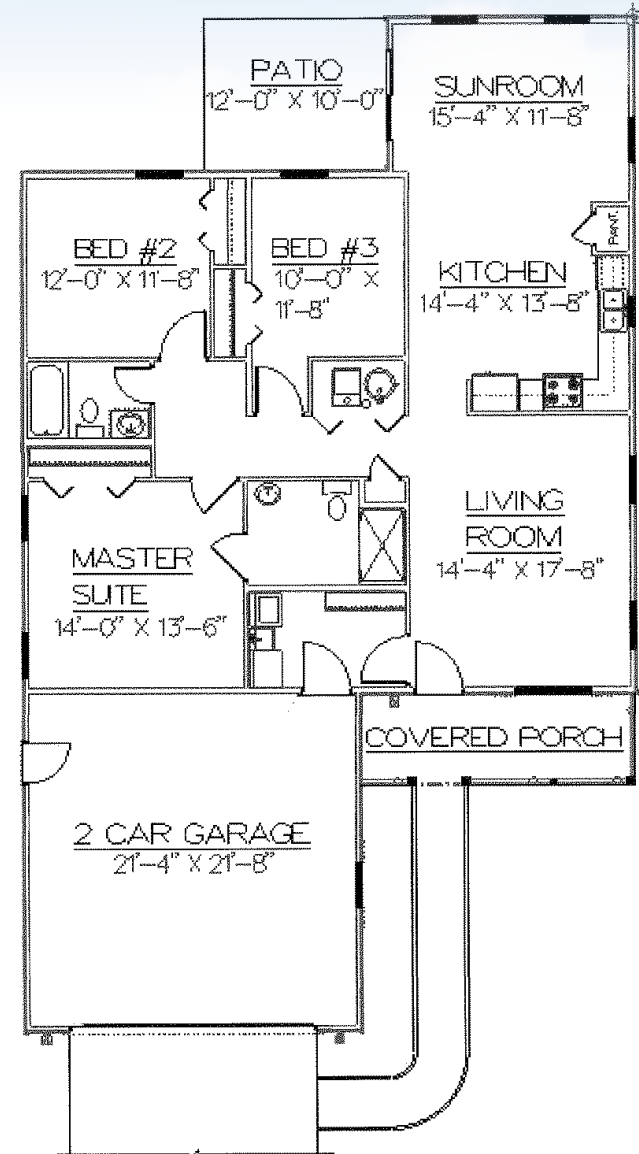

### The Truman

1,535 Square Feet | 3 Bedrooms | 2 Baths

This attractive ranch design features 3 bedrooms, 2 baths and an attached 2 car garage.

Greet your guests on the traditional covered porch. The living room is bathed in natural light. The kitchen features an L shaped workspace and a pantry. The adjacent sun room offer plenty of space for everyone to gather. You'll love entertaining guests on the patio.

The master suite features a private bath

Home is also available reversed ( the Roosevelt).

Contact Tom Podwoski at (440) 357-4400 or [realshare@yahoo.com](mailto:realshare@yahoo.com) to learn more.

In our continuing effort to meet the challenges of product improvement, we reserve the right to modify or change the plans, specifications and features. This sheet is for illustrative purposes only, and is not a part of any contract.