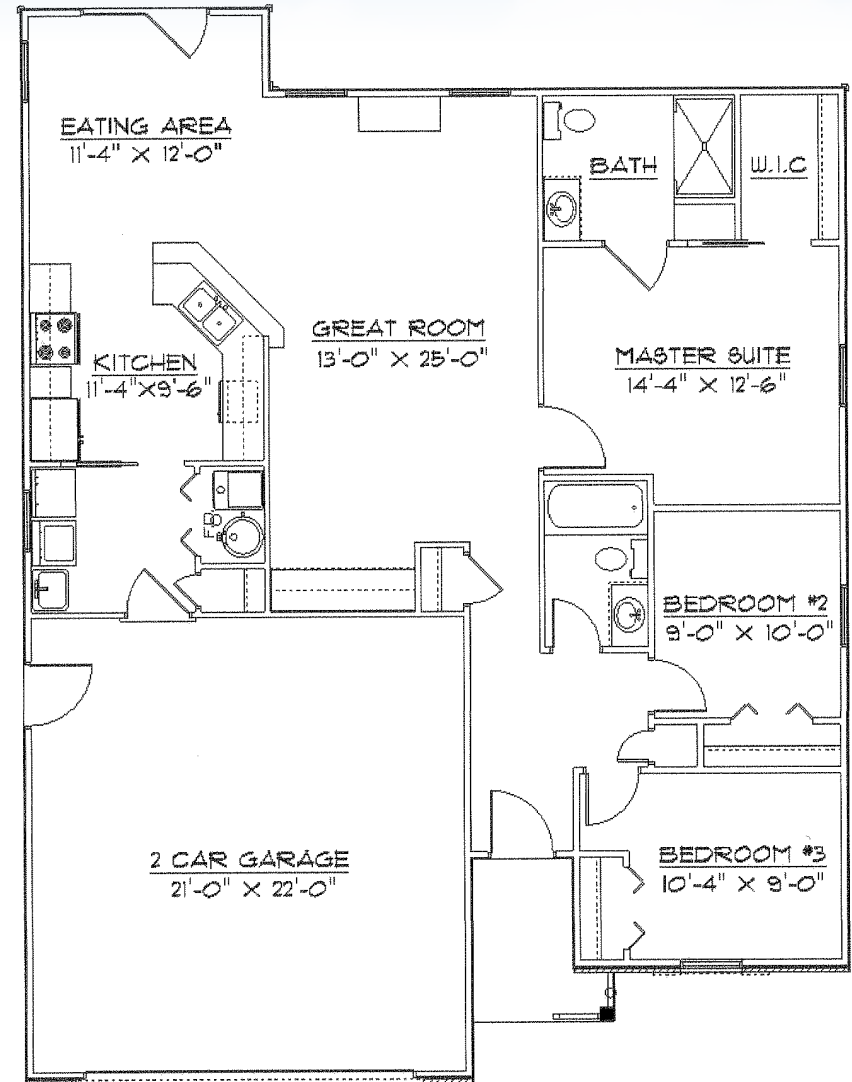

## The Tahoe

1,324 Square Feet | 3 Bedrooms | 2 Baths

This wonderful ranch design features 3 bedrooms, 2 baths and an attached 2 car garage.

The kitchen offers plenty of counter and cabinetry space and features peninsula seating. The adjacent eating area is bathed in natural light. The spacious great room is large and accommodating.

The master suite has a private bath & walk in closet.

You'll love the convenience of the mudroom/laundry room!

Contact Tom Podwoski at (440) 357-4400 or [realshare@yahoo.com](mailto:realshare@yahoo.com) to learn more.