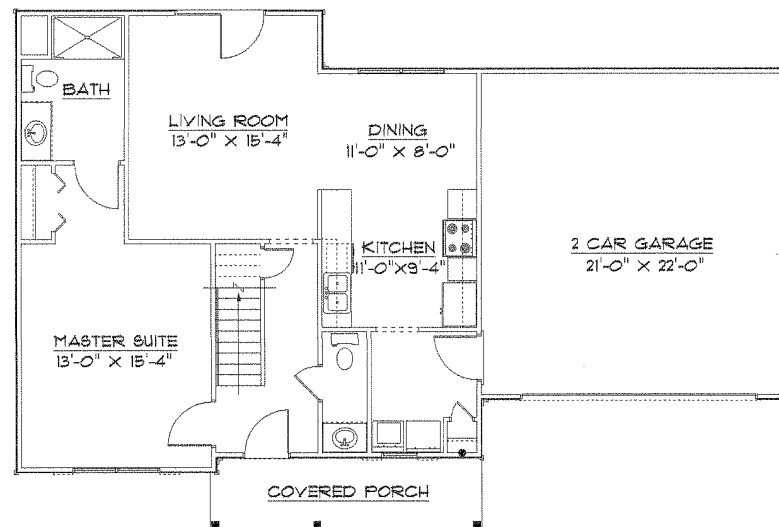

The Rosewood

1,500 Square Feet | 3 Bedrooms | 2½ Baths

This smart colonial design features 3 bedrooms, 2½ baths and an attached 2 car garage.

The kitchen offers plenty of counter and cabinetry space. The adjacent dining area opens to the living room.

The first floor master suite has a private bath & walk in closet. Upstairs, you'll find 2 generously sized bedrooms and a full bath.

You'll love the convenience of the mudroom/laundry room!

Contact Tom Podwoski at (440) 357-4400 or realshare@yahoo.com to learn more.