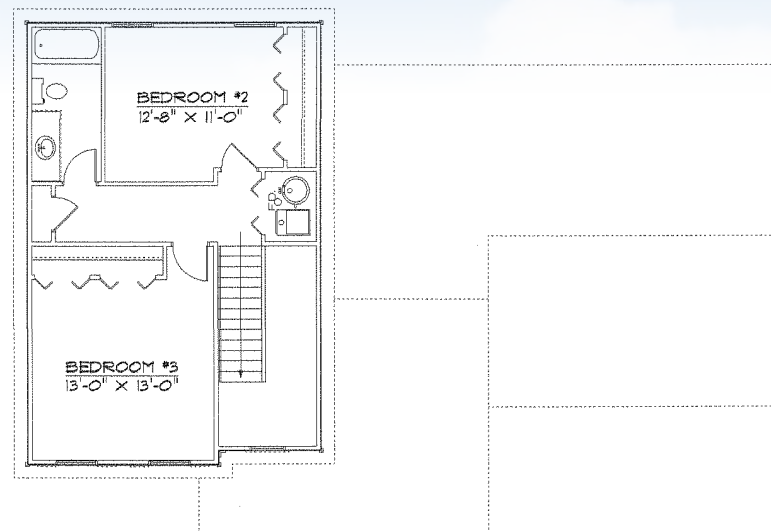

The Rosewood

1,500 Square Feet | 3 Bedrooms | 2½ Baths

This smart colonial design features 3 bedrooms, 2½ baths and an attached 2 car garage.

The kitchen offers plenty of counter and cabinetry space. The adjacent dining area opens to the living room.

The first floor master suite has a private bath & walk in closet. Upstairs, you'll find 2 generously sized bedrooms and a full bath.

You'll love the convenience of the mudroom/laundry room!

Contact Tom Podwoski at (440) 357-4400 or realshare@yahoo.com to learn more.