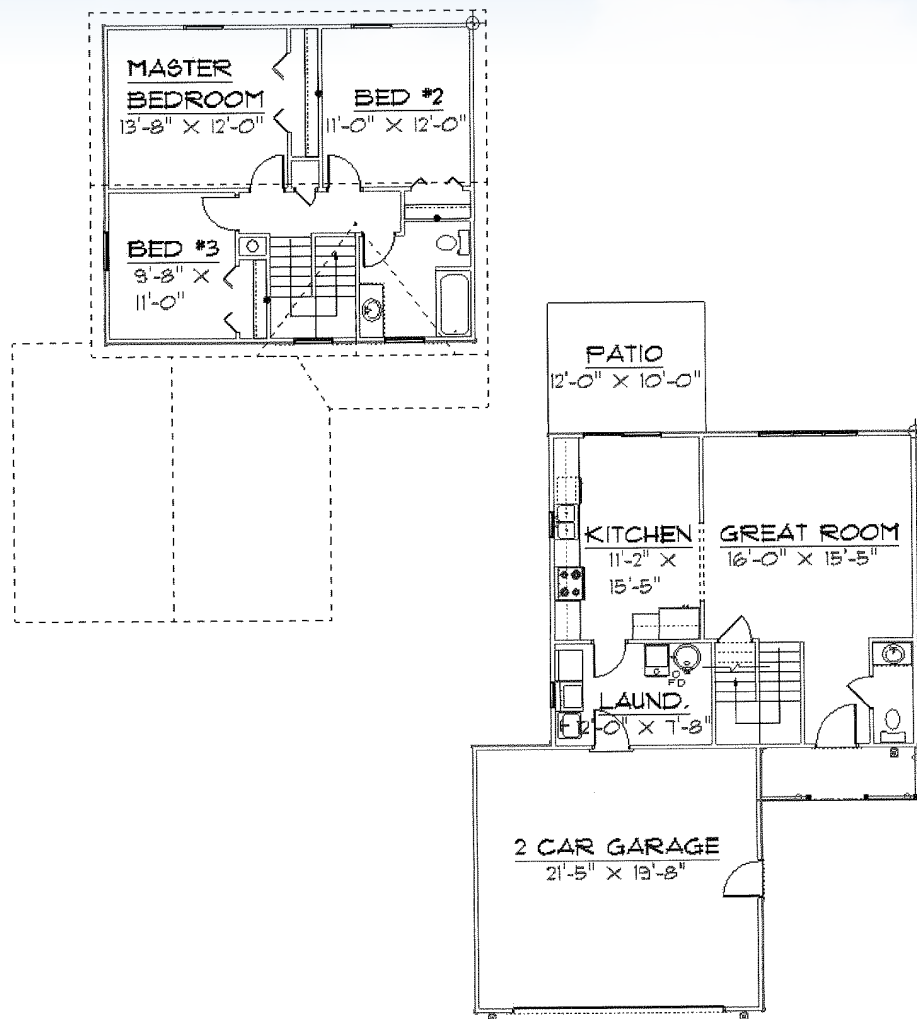

The Grant

1,344 Square Feet | 3 Bedrooms | 1½ Baths

This colonial design features 3 bedrooms, 1½ baths and an attached 2 car garage.

Greet your guests on the traditional front porch. The oversized great room is spacious and inviting. The kitchen offers plenty of counter and cabinetry space. You'll love the convenience of the mudroom/laundry room which leads to the garage.

Upstairs, you'll find 3 large bedrooms and a full bath.

Contact Tom Podwoski at (440) 357-4400 or realshare@yahoo.com to learn more.

In our continuing effort to meet the challenges of product improvement, we reserve the right to modify or change the plans, specifications and features. This sheet is for illustrative purposes only, and is not a part of any contract.